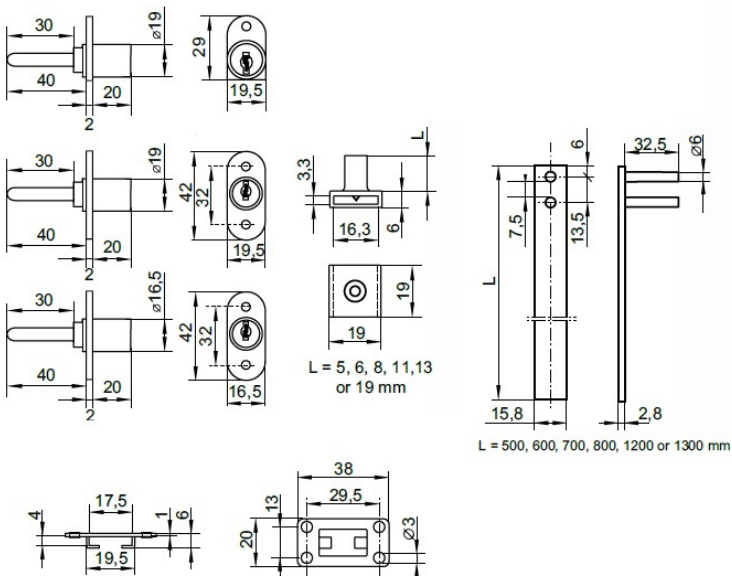

PRODUCT SHEET

Description:

Cent. Lock 1018/700mm, $\varnothing$ 19x20mm, 40mm Tail, NPL, CK SISO, 13mm Pegs & All Accessories

Item number:

14.03.128-0

Units	Box	Carton	HS Code	Barcode
Pcs.	20	100	8301300000	
				5704866034968

SISO A/S

Mileparken 11
DK-2740 Skovlunde
Denmark
VAT: DK 24786013

Phone +45 45 830 900

www.siso.dk
siso@siso.dk

Danske Bank
Nytortv Branch
Copenhagen
SWIFT: DABADKKK

Account no.
4180 3112 112936
IBAN Account
DK7230003112112936